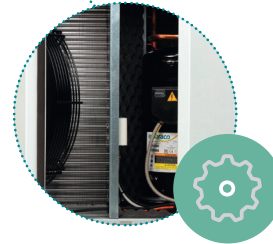

COMPACTNESS

- Optimized dimensions to reduce surface area
- Stackability: Unique offer to stack units from different dimensions

PERFORMANCE AND OPTIMIZED SOUND LEVEL

- Robust design to absorb vibration and noise with improved outdoor performances
- Improved efficiency with Variable Speed technology
- Sound level as low as 28dB (A)
- Acoustic jacket on scroll
- Fan speed controller as standard
- 5 faces insulated with acoustic foam

ACCESSIBILITY

- 3 door access on hinges - ¼ turn door lock to open/close
- Direct access to components you can set or change
- Direct access to fan and condenser

FLEXIBILITY

- Multi-Refrigerant platform: R452A, R449A, R448A, R134a, R513A
- Fully equipped electrical box
- Condenser treatment against corrosive environment