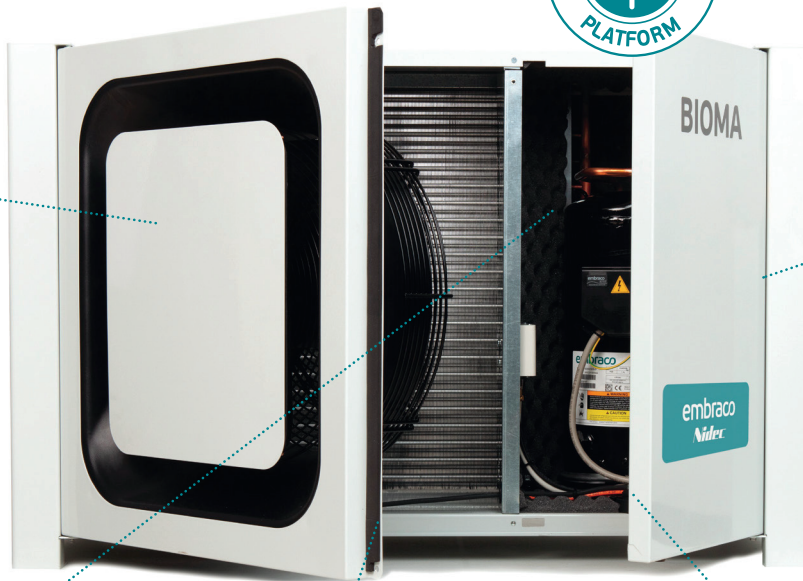

Silent Units Range

BIOMA

for Australian Markets Range

Product benefits

Multi refrigerant platform:
R452A, R449A, R448A,
R134a, R513A

INNOVATIVE DESIGN

- Hidden fan - Stylish design for a new experience
- Unique airflow management
- Mini channel condenser - 40% less refrigerant charge

COMPACTNESS

- Optimized dimensions to reduce surface area
- Stackability: Unique offer to stack units from different dimensions

PERFORMANCE AND OPTIMIZED SOUND LEVEL

- Robust design to absorb vibration and noise with improved outdoor performances
- Improved efficiency with Variable Speed technology
- Sound level as low as 28dB (A)
- Acoustic jacket on scroll
- Fan speed controller as standard
- 5 faces insulated with acoustic foam

ACCESSIBILITY

- 3 door access on hinges - ¼ turn door lock to open/close
- Direct access to components you can set or change
- Direct access to fan and condenser

FLEXIBILITY

- Multi-Refrigerant platform: R452A, R449A, R448A, R134a, R513A
- Fully equipped electrical box
- Condenser treatment against corrosive environment